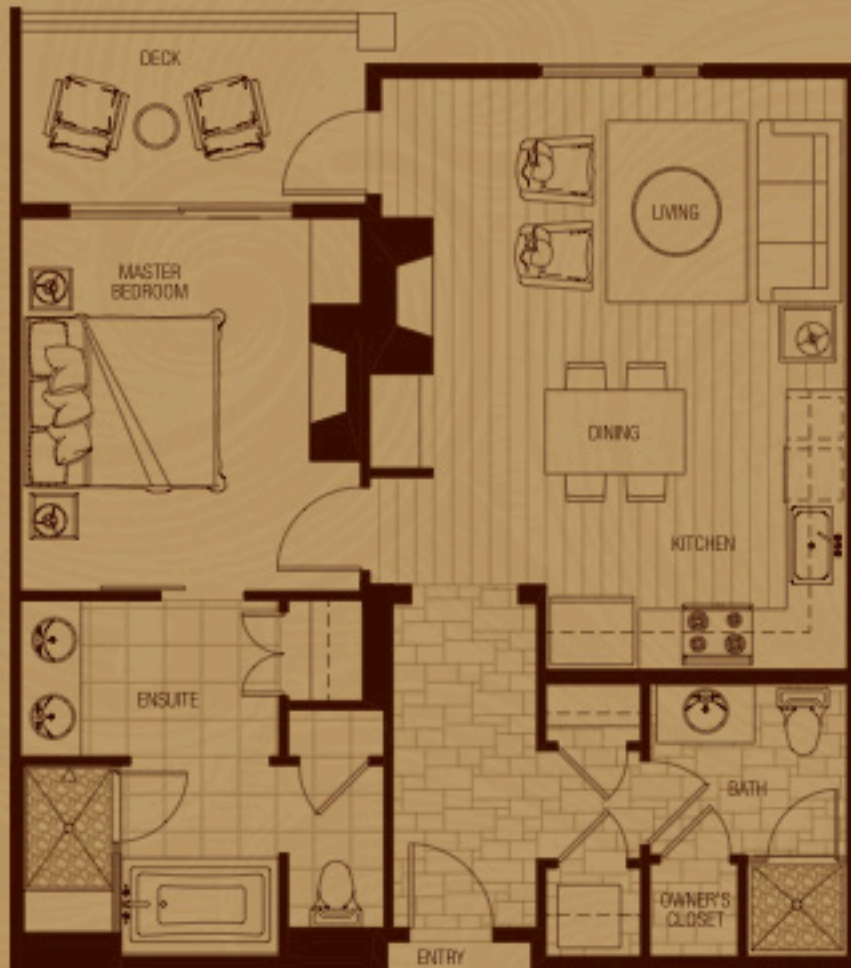

THE STEAMBOAT GROUP
COM
THOUGHTFUL ADVICE... STEAMBOAT VALUES

IF YOU HAVE ANY FURTHER QUESTIONS
GIVE US A CALL AT 970.879.0879

SAMPLE EDMONT ONE BEDROOM 917 SQ. FT.

INFORMATION COMPILED BY -

IF YOU HAVE ANY FURTHER QUESTIONS
GIVE US A CALL AT 970.879.0879

SAMPLE EDMONT TWO BEDROOM 1,547 SQ. FT.

INFORMATION COMPILED BY -

IF YOU HAVE ANY FURTHER QUESTIONS
GIVE US A CALL AT 970.879.0879